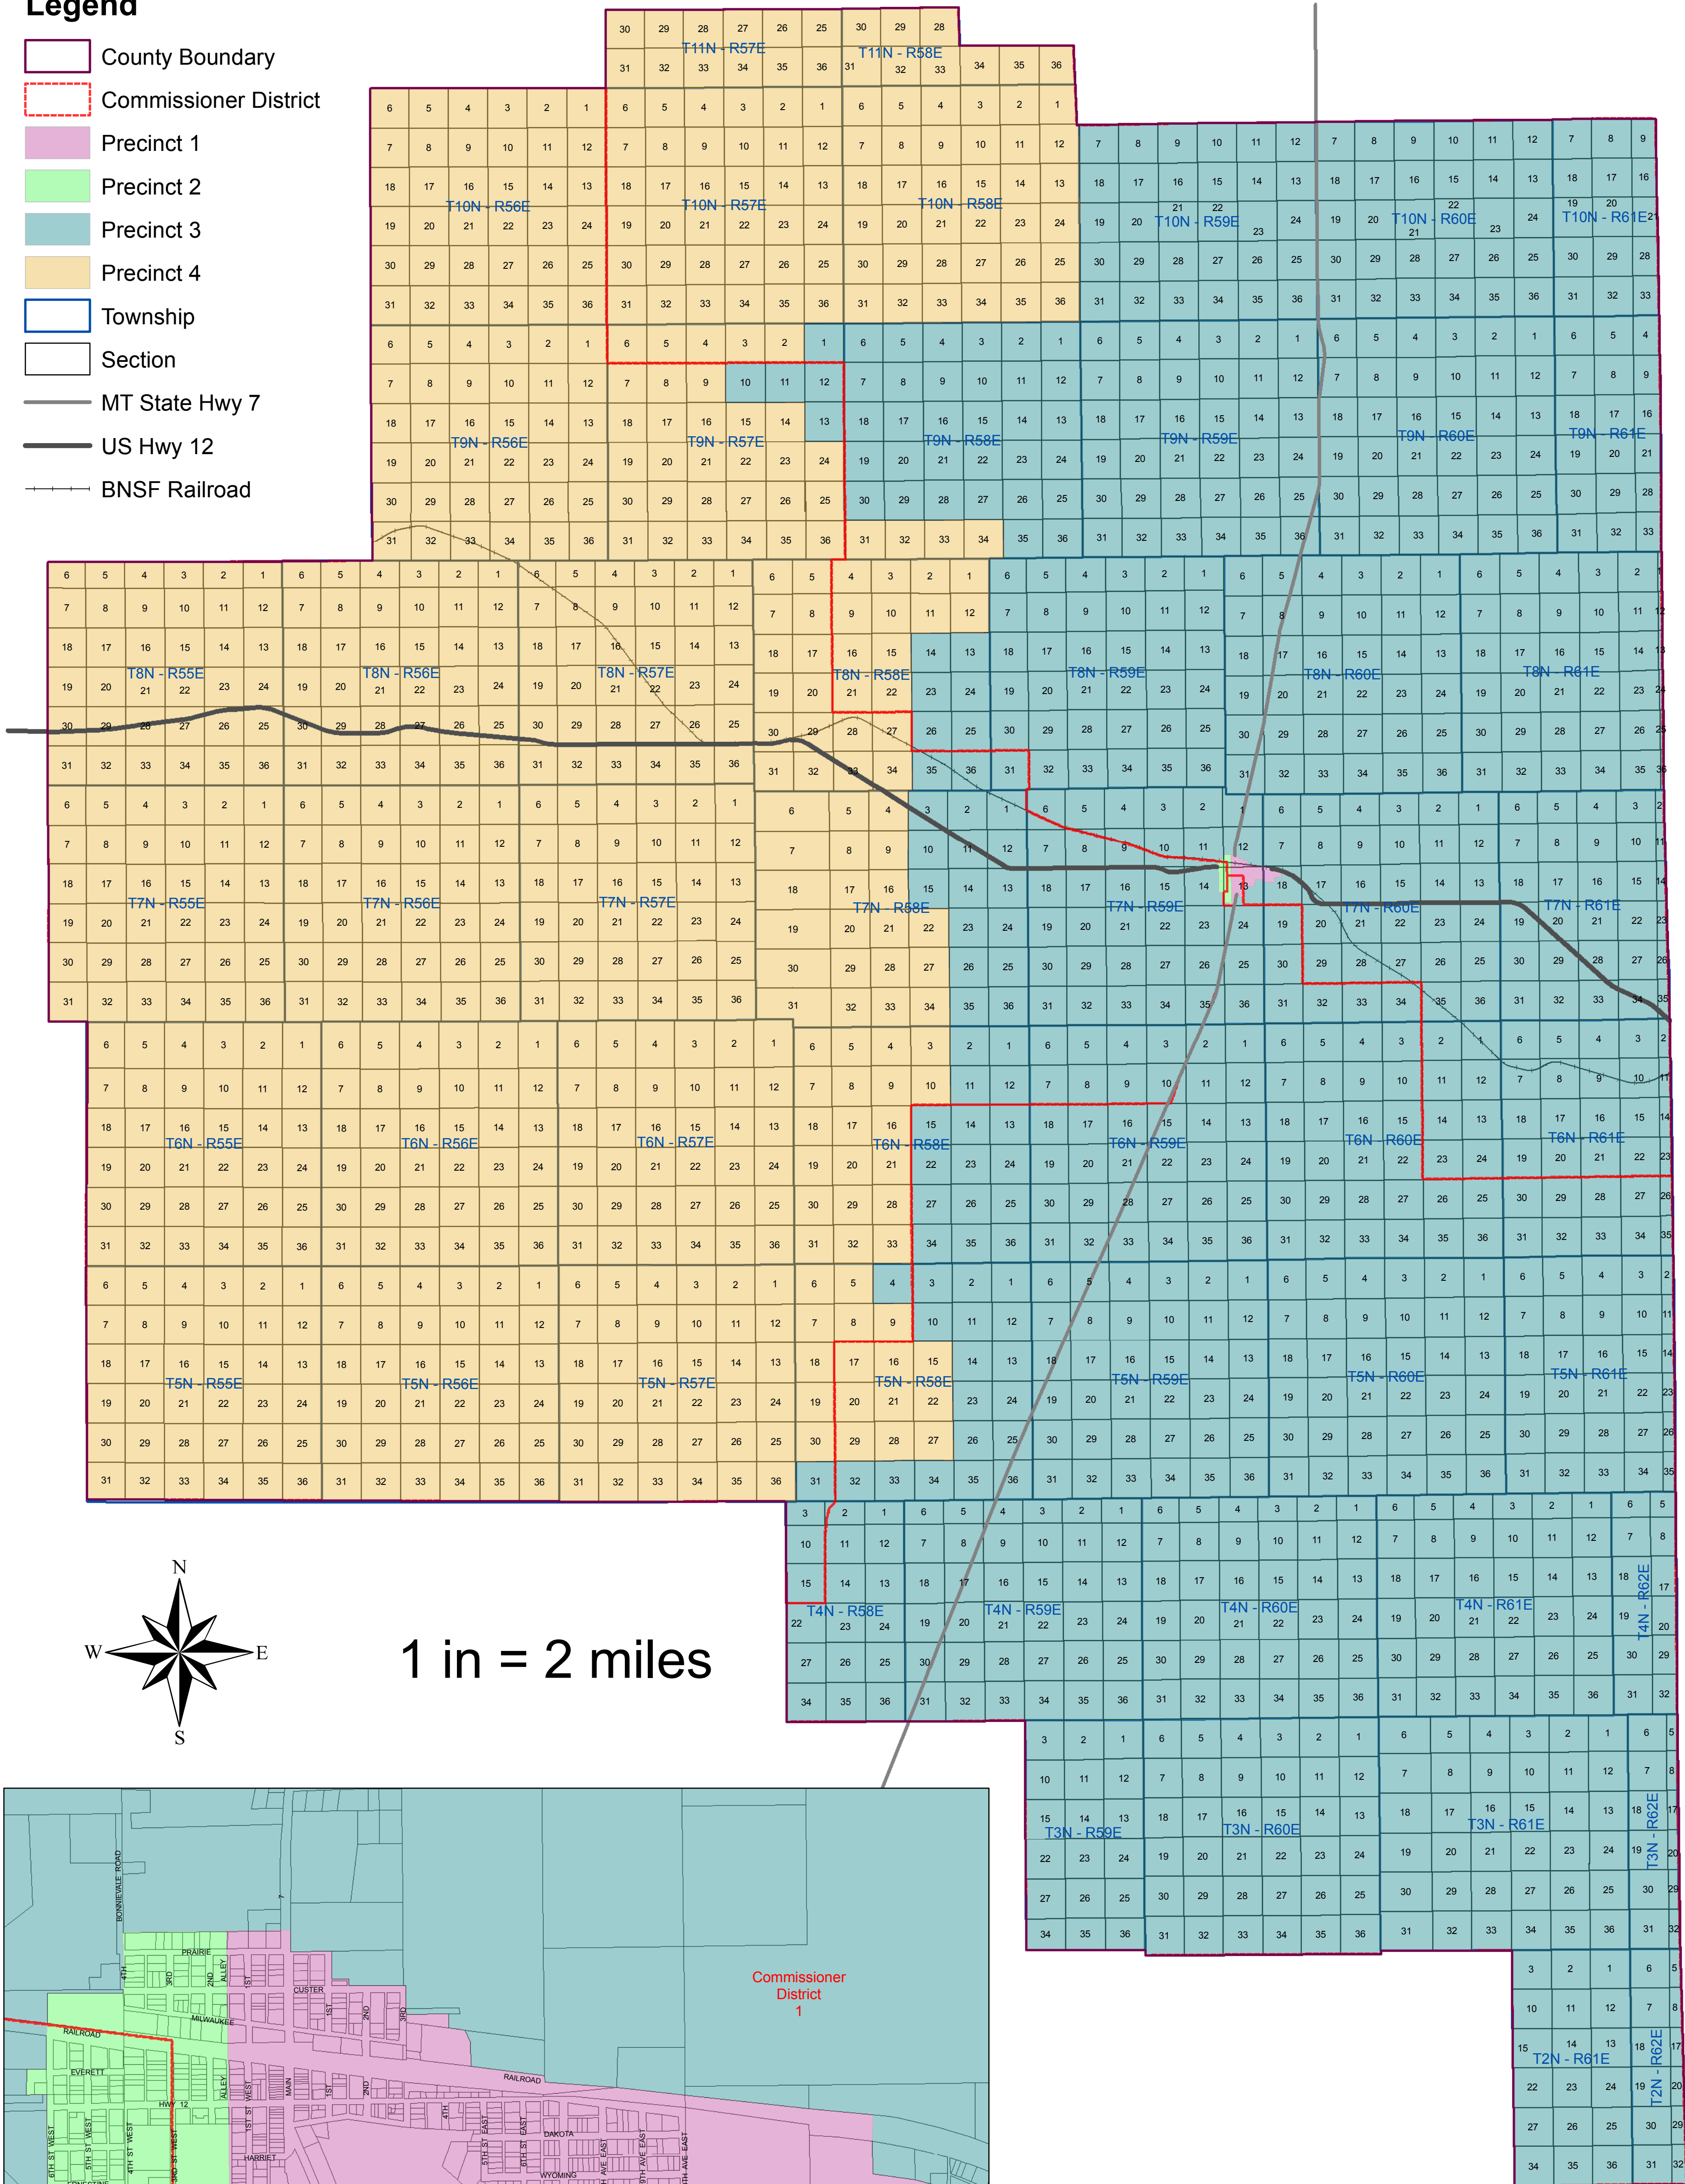

Legend

- County Boundary
- Commissioner District
- Precinct 1
- Precinct 2
- Precinct 3
- Precinct 4
- Township
- Section
- MT State Hwy 7
- US Hwy 12
- BNSF Railroad

1 in = 2 miles