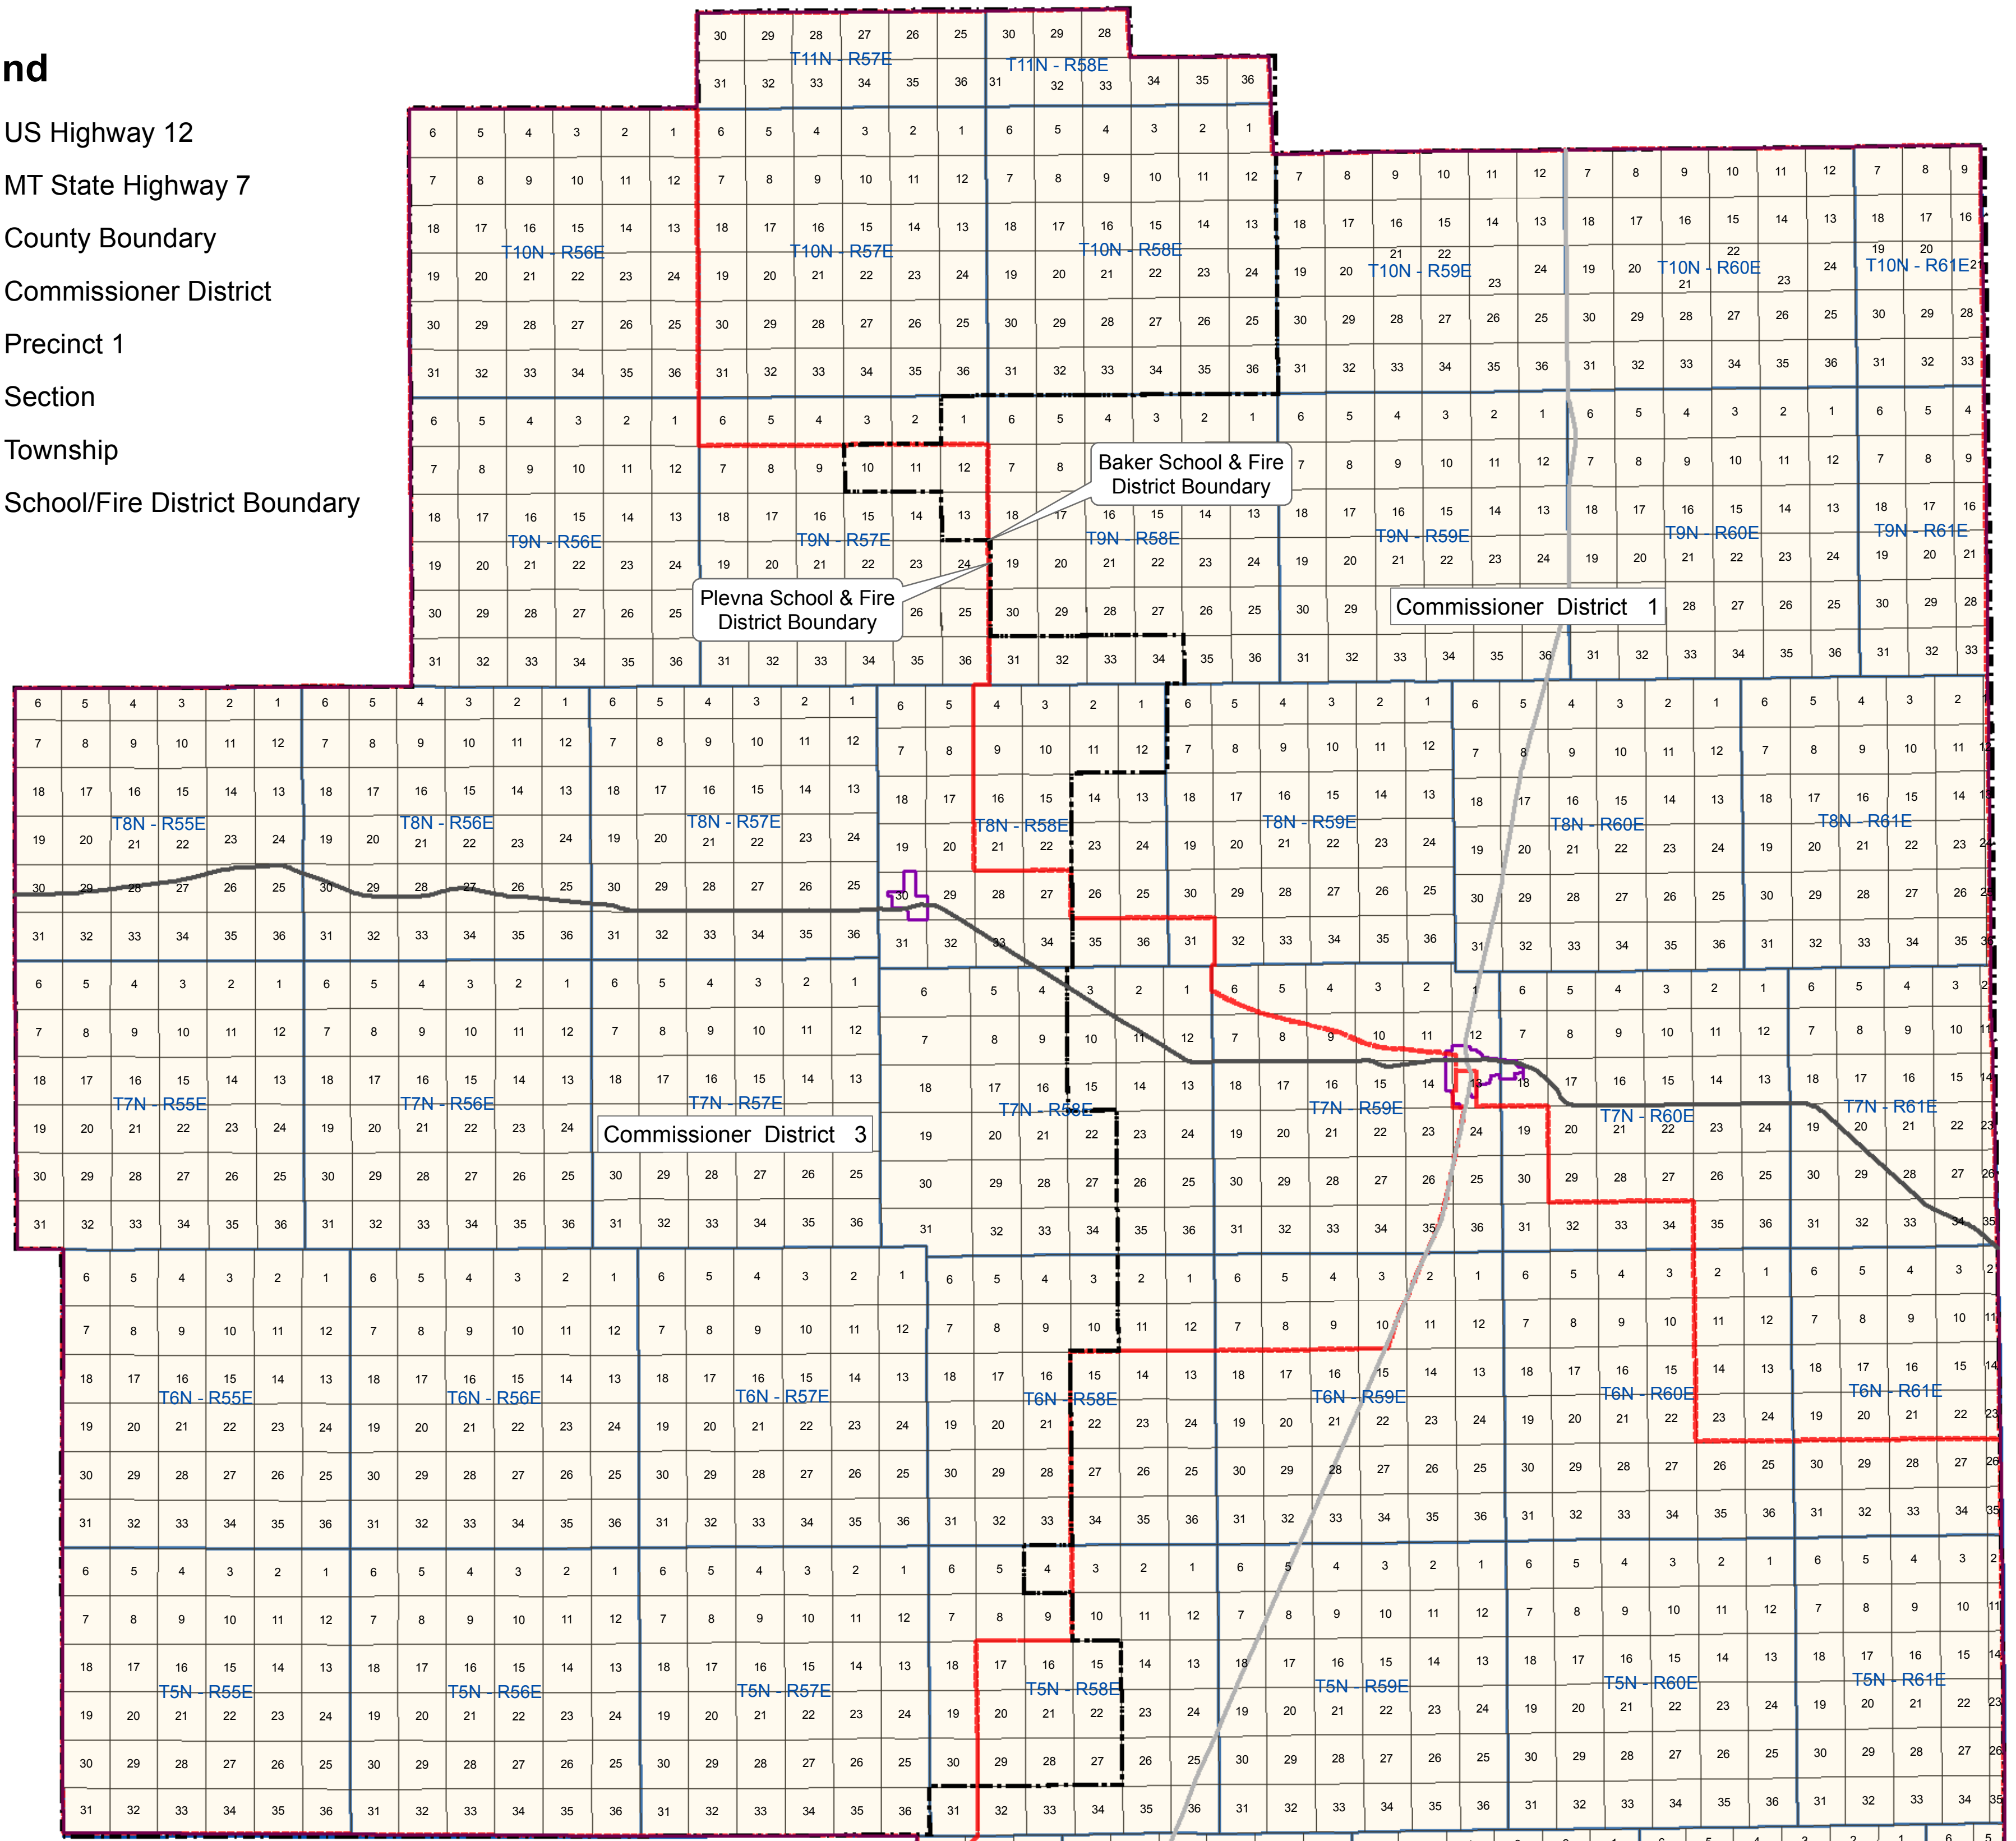

Legend

- US Highway 12
- MT State Highway 7
- County Boundary
- Commissioner District
- Precinct 1
- Section
- Township
- School/Fire District Boundary

1 in = 2 miles